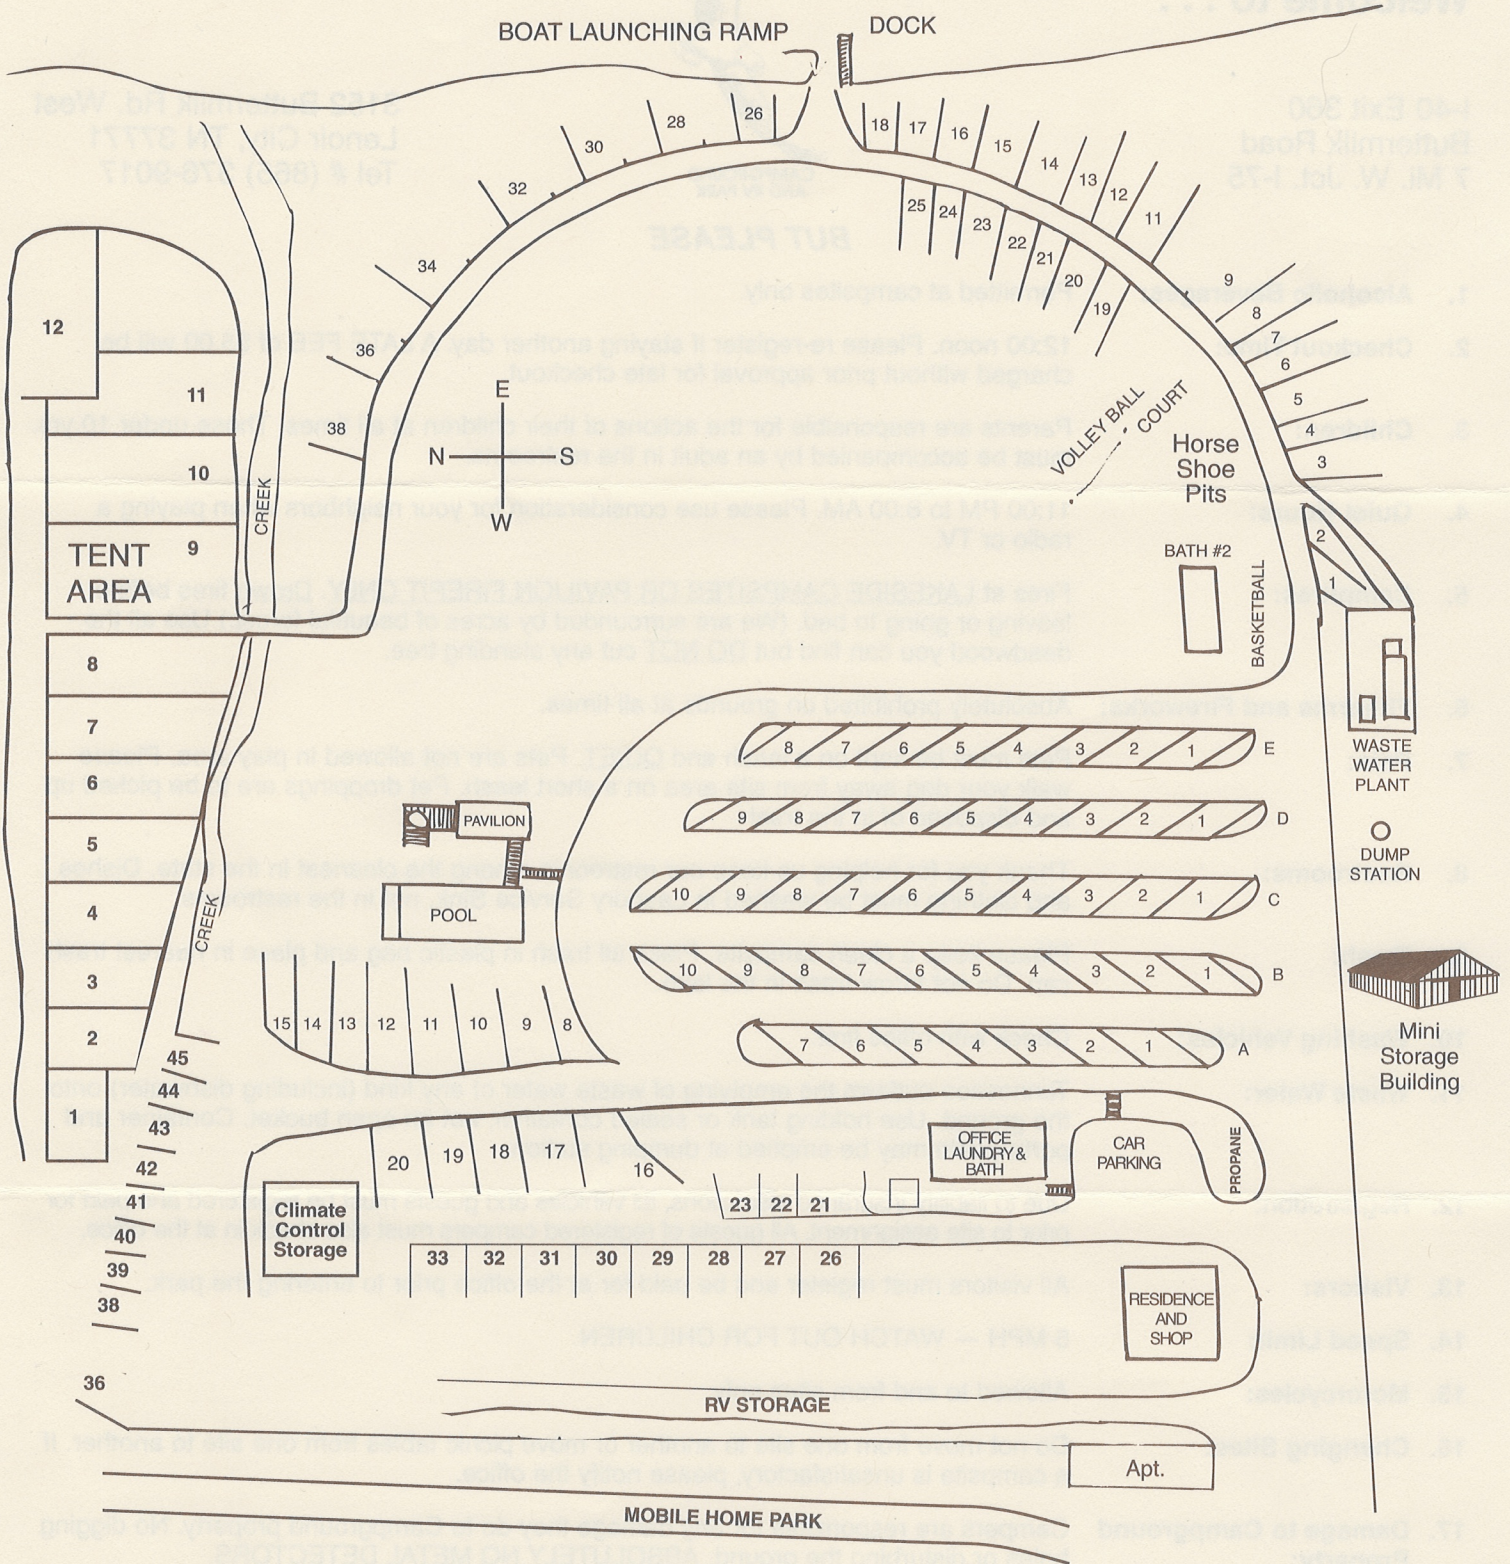

LAKE

Bath House Codes:

Men - 134
 Women - 1234 enter

TV Channels

ABC 6 PBS 15
 CBS 8 WB 20
 NBC 10 Fox 43

G.P.S.

N35° 52' 32"
 W84° 22' 30"